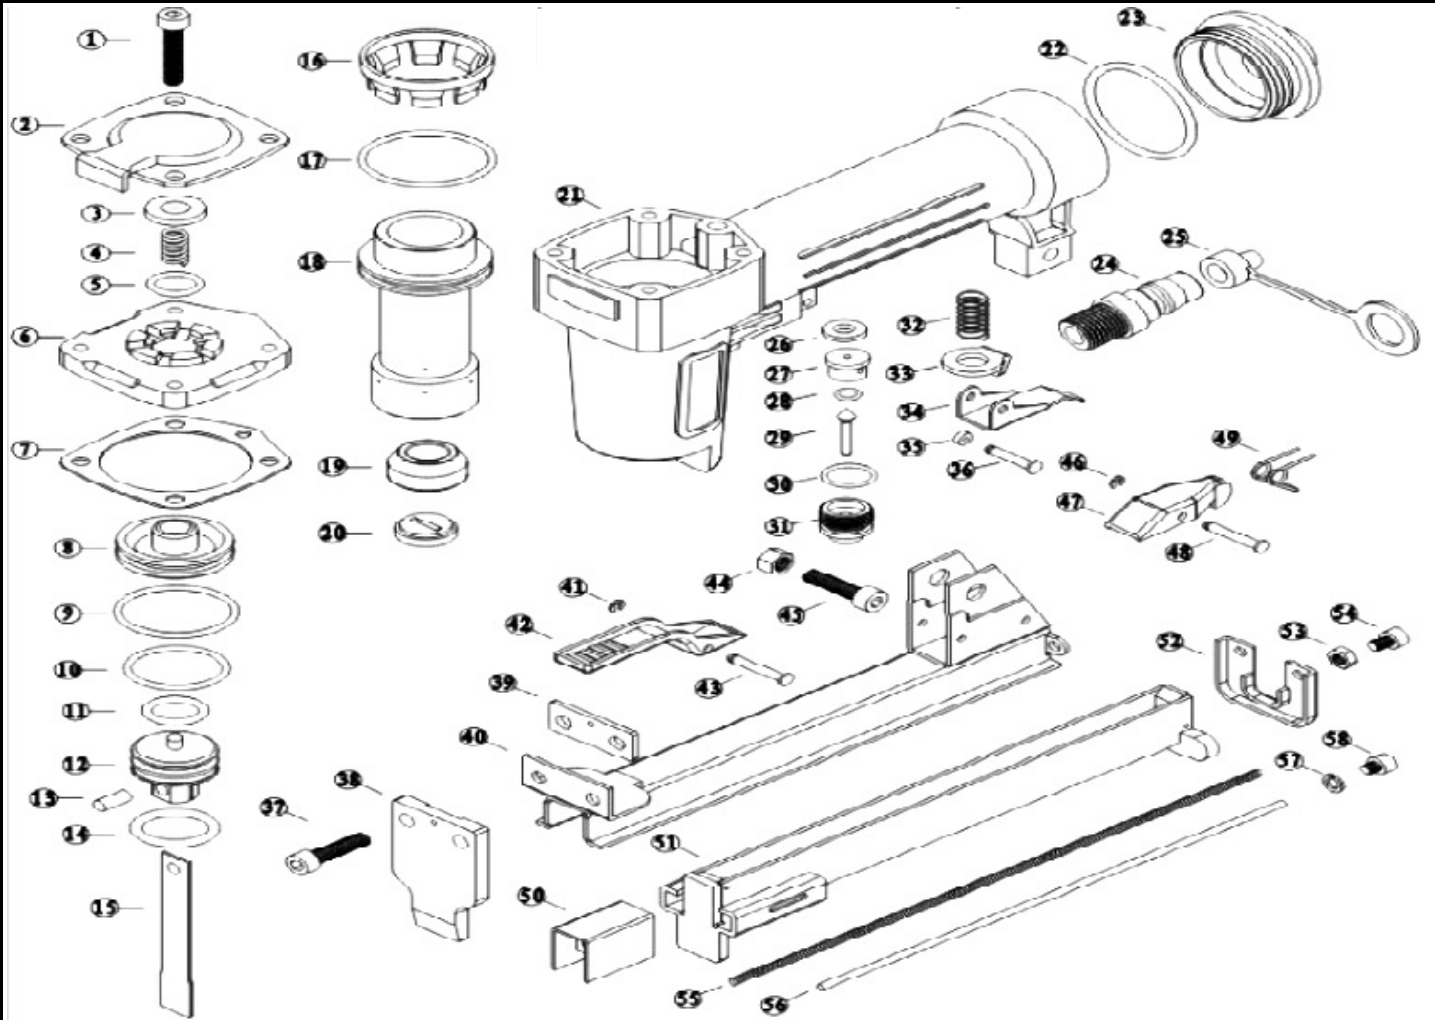

# AT-8016 **GAV** HAVALI ZIMBA TABANCASI

No.	PARÇA ADI	ADET	No.	PARÇA ADI	ADET
1-37-45	HEX.BOLT M5X25	1	27	TRIGGER VALVE SEAD	1
02	EXHAUST CAP	1	28	O-RING	1
03	RECTANGLE CAP	1	29	INNER VALVE SEAT	1
04	COMPRESSION SPRING	1	30	O-RING	1
05	O-RING	1	31	TRIGGER VALVE GVIDE	1
06	CYLINDER COVER	1	32	TRIGGER SPRING	1
07	SEALING GASKET	1	33	TRIGGER LOCK	1
08	HEAD VALVE PISTON	1	34	TRIGGER	1
9-10-11	O-RING	1	35	O-RING	1
12	PISTON	1	36	TRIGGER PIN	1
13-14	PIN O-RING	1	38	COVER PLATE	1
15	DRIVER	1	39	SPACER	1
16	COLLAR	1	40	MAGAZINE CAP STOP	1
17	O-RING	1	41-46	E-RING	1
18	CYLINDER	1	42	LATCH HANDLE	1
19	BUMPER	1	43-48	PIN	1
20	NOZZLE	1	44-53-58	SCREV M5X8 M5X10	1
21	GUN BODY	1	47	LATCH	1
22	O-RING	1	49	LATCH SPRING	1
23	END CAP	1	50	PUSHER	1
24	AIR PIUG	1	51	MAGAZINE CAP	1
25	AIR PIUG SEAD	1	52	PUSHER STOP	1
26	SEAL	1	55-56-57	PUSHER SPRING PUSHER GUIDE PIN	1